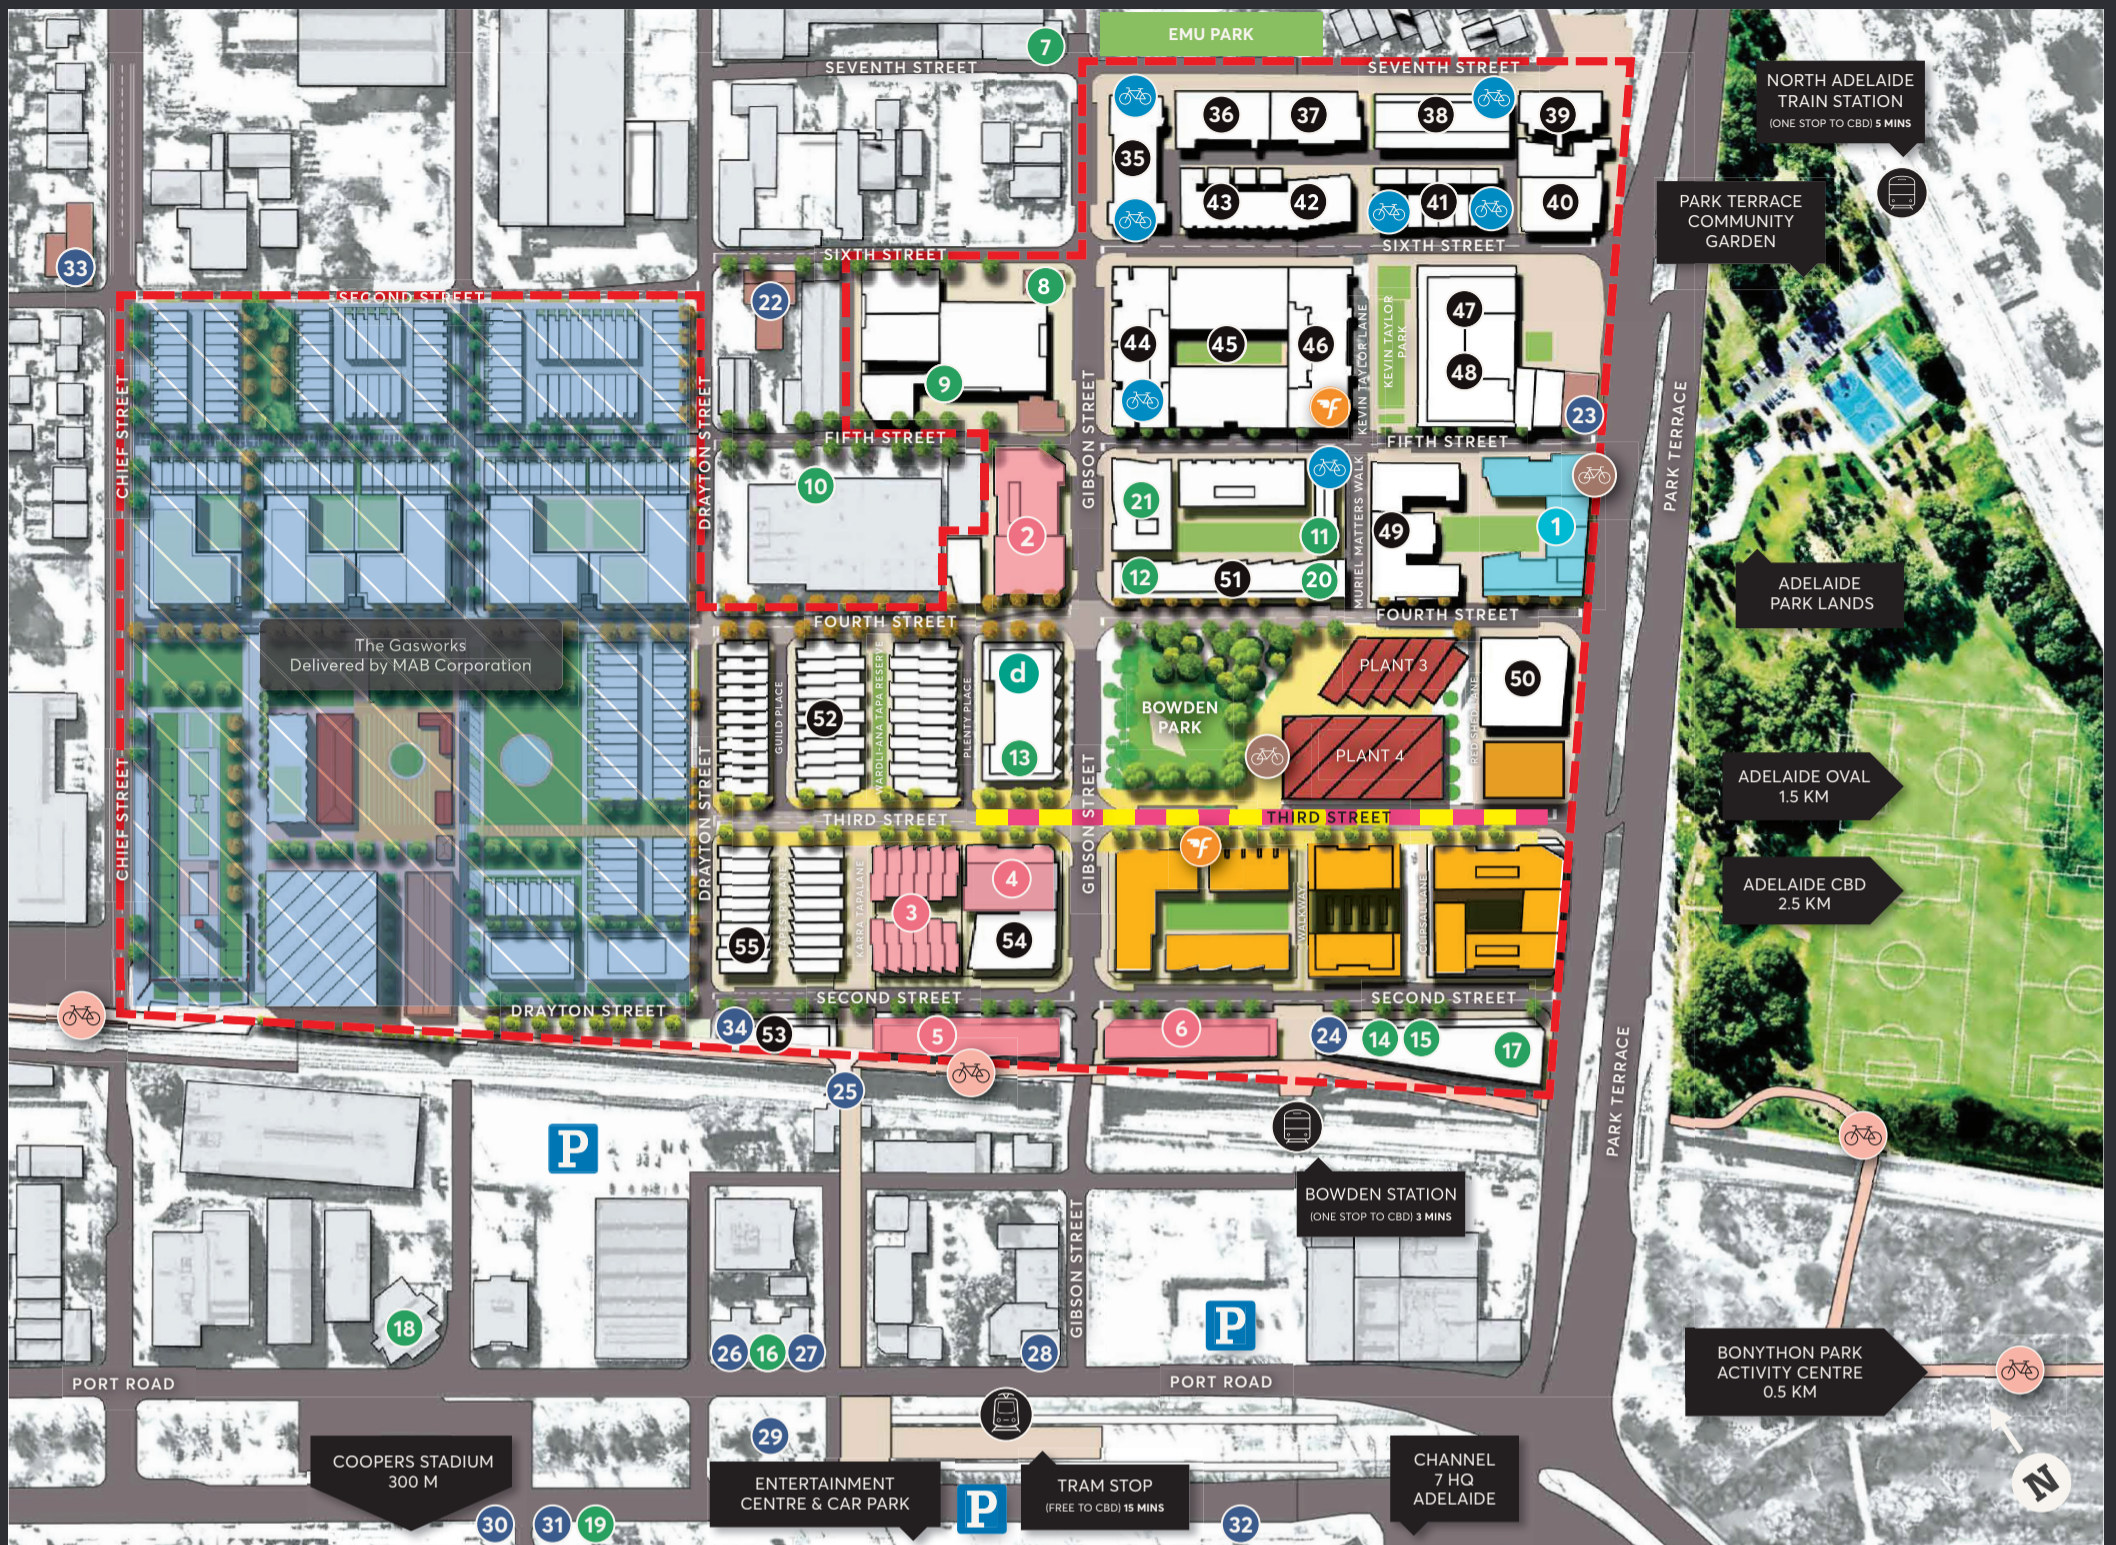

Bowden Directory

Now Selling

- ARC Bowden

Under Construction

- Tribeca Bowden
- Cadence Bowden
- Muse
- Uniting on Second
- Lot 6003

Amenities

- Praxis Art Space
- Centred Ground Physiotherapy and Yoga
- Cirkidz
- BST Fitness
- Bowden Laundrette
- The Orthodontic Place
- Adelaide Bike Kitchen
- Star Laundromat
- EFM Health Club
- Parley & Co
- Green Leaves Early Learning Centre
- Hindmarsh Library
- Kudos Hair & Beauty
- Mister and Her
- AFD Interior Design / The Sneaker Cleaner

Cafés / Restaurants

- Oddio Bowden
- Jarmer's Kitchen & Fifth Street Pizza

- Bobibao
- The Loose Caboose
- Brown Charlie Co.
- Mrs Tran's Vietnamese Street Food
- The Gov
- Taste Revolution
- Lady Daly Hotel / Taste of Bollywood
- New Local Eatery
- Carnivore
- The Brickmakers Arms
- A PLACE Coffee

Plant 3

Bowden Brewing, Bowden Cellars, food and beverage options, Seb & Tom Hair Salon, Potted Thoughts and function spaces.

Plant 4

IGA supermarket, bar and eateries, retail markets, weddings and events.

Future Main Street

Complementary retail. Coming soon.

Future Development

- Coming soon
- The Gasworks Delivered by MAB Corporation

Legend

- Bowden Discovery Centre
- Car Park
- Flexicar Sharing
- Bike Repair Station
- Bike Racks
- Outer Harbour Greenway 19.4km route from the CBD to Port Adelaide and the Lefevre Peninsula
- Train Station
- Bowden Tram Station
- Bowden Project Boundary